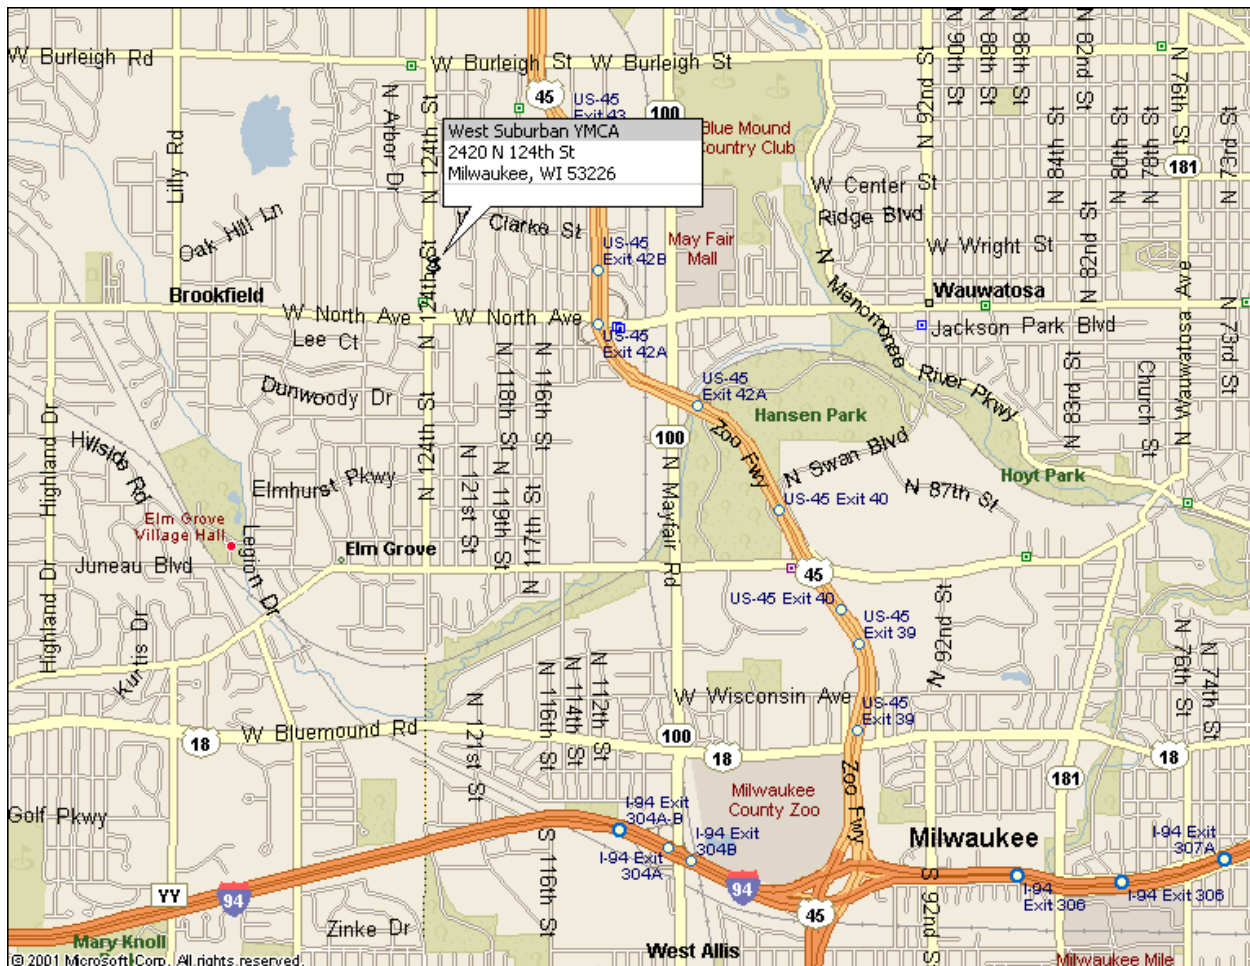

Confined Water Training: West Suburban YMCA

Dates: _____

Course Start Time: _____ Meet: In parking lot

Directions from Downtown Milwaukee:

Take I-94 west toward Madison.
Exit I-94 at Hwy 45 North (Zoo Interchange). Continue north on Hwy 45 to North Avenue..
Exit Hwy 45 at North Avenue West. Take North Avenue west to 124th Street.
Turn right (north) on 124th Street. Continue approximately one block.
The YMCA is located on the east side of 124th Street.

IMPORTANT: All students should meet in the parking lot located on the South side of the YMCA. We will enter the YMCA as a group through the entrance to the pool. Weather permitting, a skills briefing will be given in the parking lot prior to entering the building. Make sure to bring your scuba gear, PADI logbook, a swimming suit, and a towel to class.