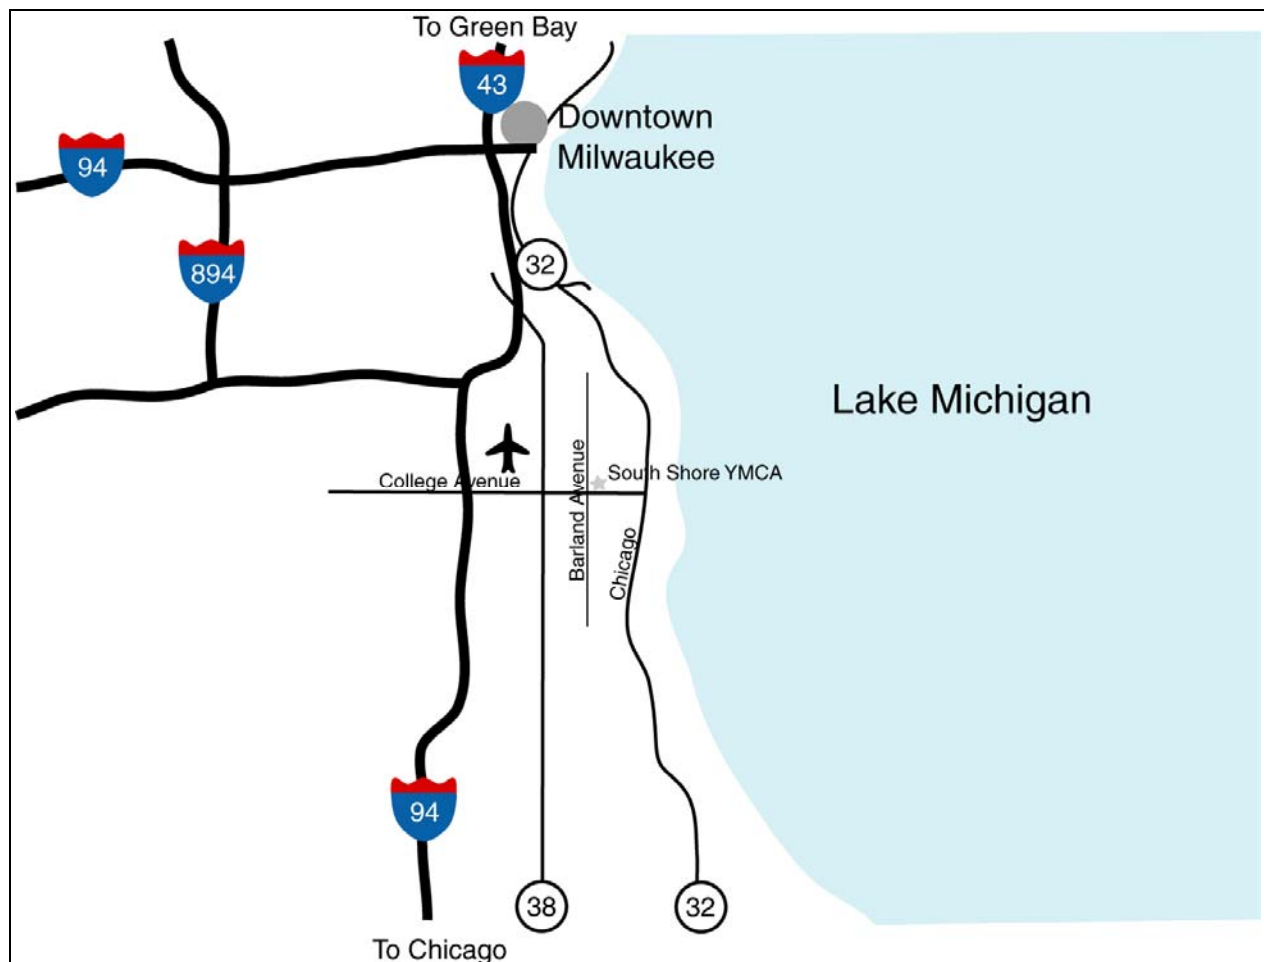

Confined Water Training: South Shore YMCA

Dates: _____

Course Start Time: _____ Meet: In parking lot

Directions from Downtown Milwaukee:

Take I-94 South toward Chicago.

Exit I-94 at College Avenue (approximately 8 miles). College Avenue is one exit South of the airport exit.

Take College Avenue East. Stay on College for approximately 4.5 miles.

The YMCA is located on the Northeast corner of College and Barland.

IMPORTANT: All students should meet in the back of the parking lot located on the North side of the YMCA. We will enter the YMCA as a group through the entrance to the pool. Weather permitting, a skills briefing will be given in the parking lot prior to entering the building. Make sure to bring your scuba gear, PADI logbook, a swimming suit, and a towel to class.